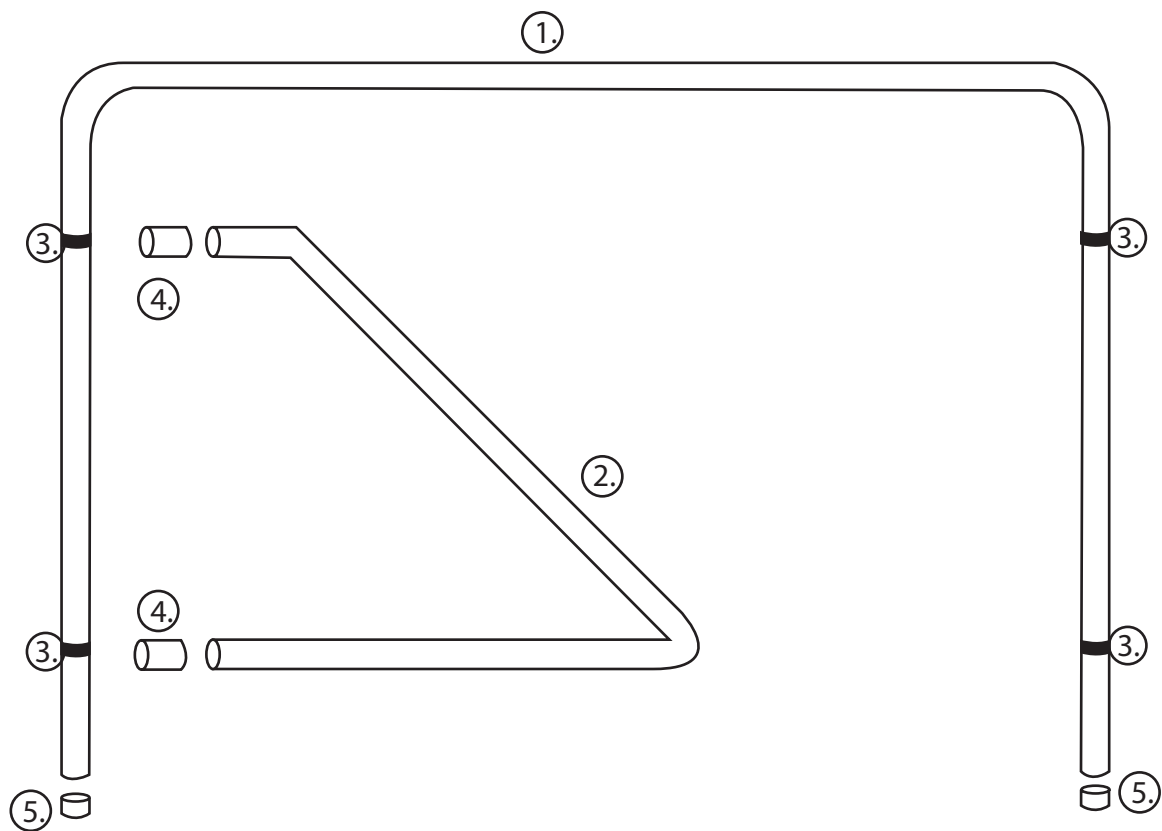

PORTABLE SOOCER GOAL IFSG-2

Parts List:

- ① Qty 2 - 2" o.d. Galvanized 12 gauge bent goal
 - ② Qty 4 - Bent Backstay
 - ③ Qty 8 - 19-8 Collars 2" id
 - ④ Qty 8 - 19-8 Swivel Clamps
 - ⑤ Qty 4 - Plastic End Caps
- Qty 1 - 99-7 Hex Key
Qty 1 - 99-6 Hex Key
Qty 1 - Pair Soccer Nets