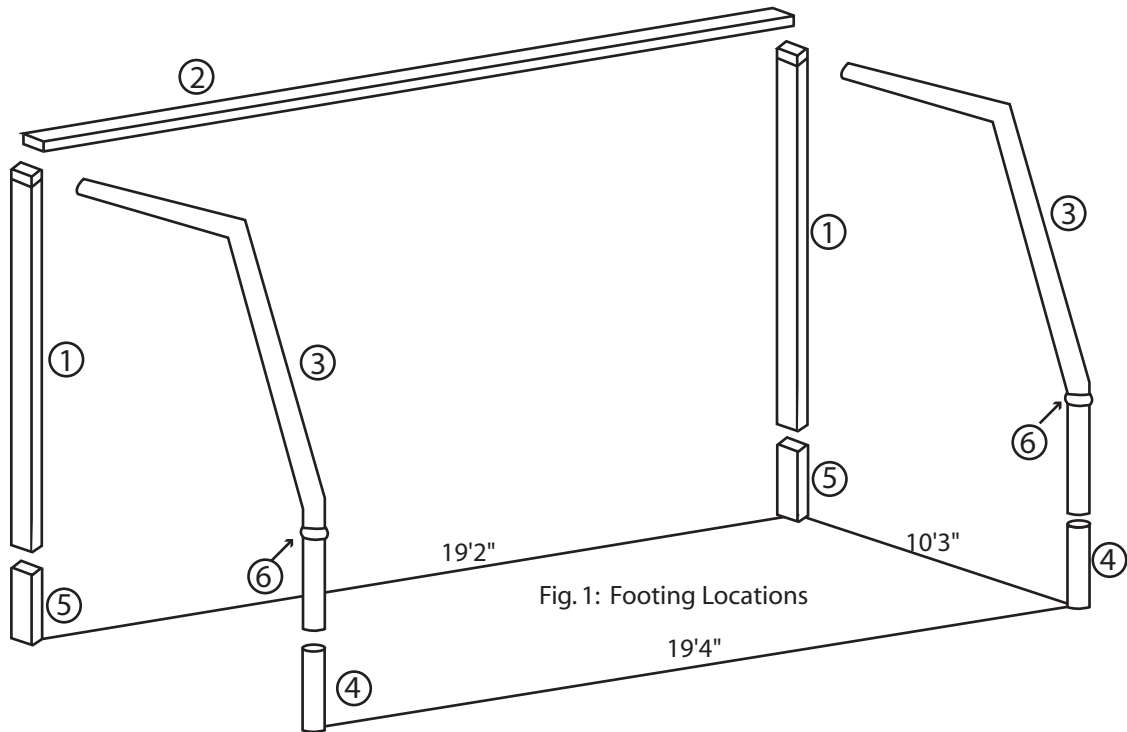

# Semi-Permanent Soccer Goal Model JSG-4S

## Parts:

- ① 4 Qty- Leg Assembly 4" x 4" x 9'
- ② 2 Qty- Crossbar 4" x 4" x 19'8"
- ③ 4 Qty- Backstay (18" Stub)
- ④ 4 Qty- PVC Ground Sleeves (2" i.d. x 24")
- ⑤ 4 Qty- GS-24 Square Ground Sleeves (4 1/2" x 24")

## Parts Carton:

- 4 Qty - End Plugs
- 2 Qty - Net Hooks (26/package)
- ⑥ 4 Qty - Collars (2 3/8" o.d. x 2" i.d.)
- 4 Qty - Bolt Bag

NOTE: Footing depths are suggested and may vary according to soil conditions.