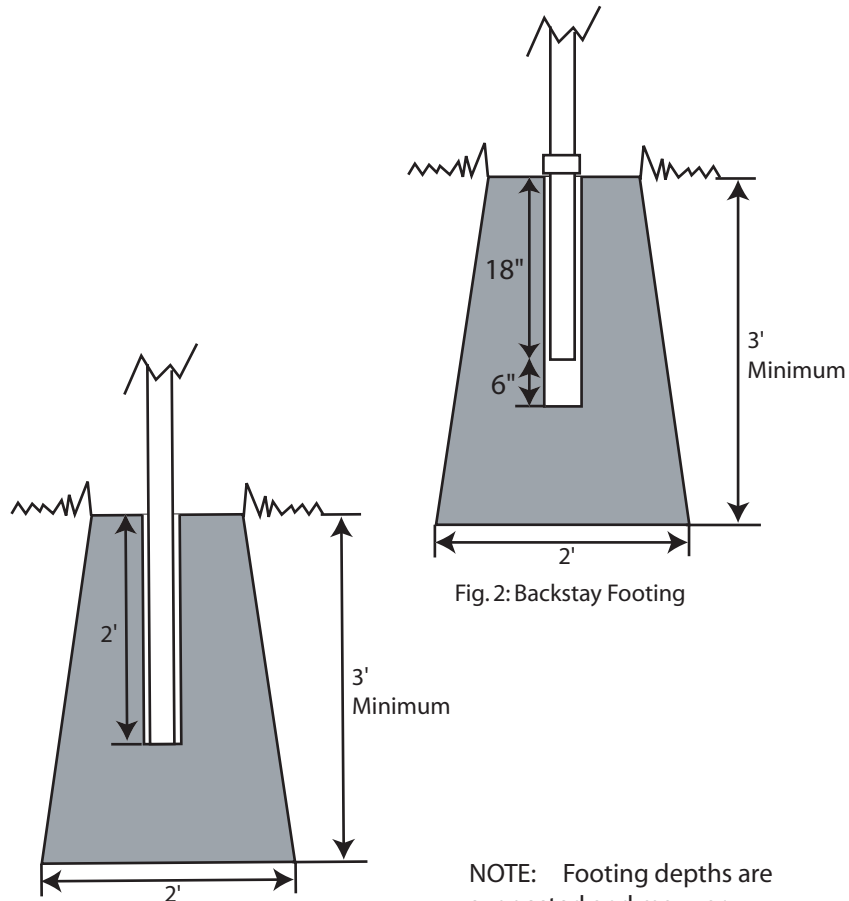

NOTE: Footing depths are suggested and may vary according to soil conditions.