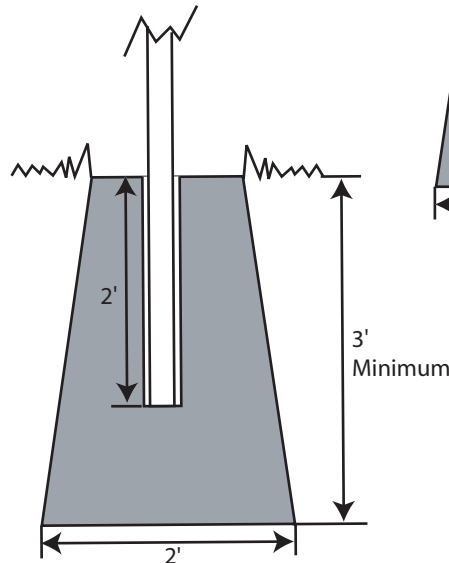

NOTE: Footing depths are suggested and may vary according to soil conditions.