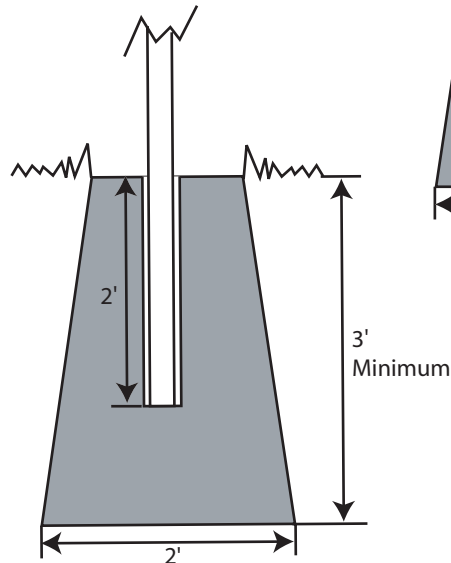

NOTE: Footing depths are suggested and may vary according to soil conditions.