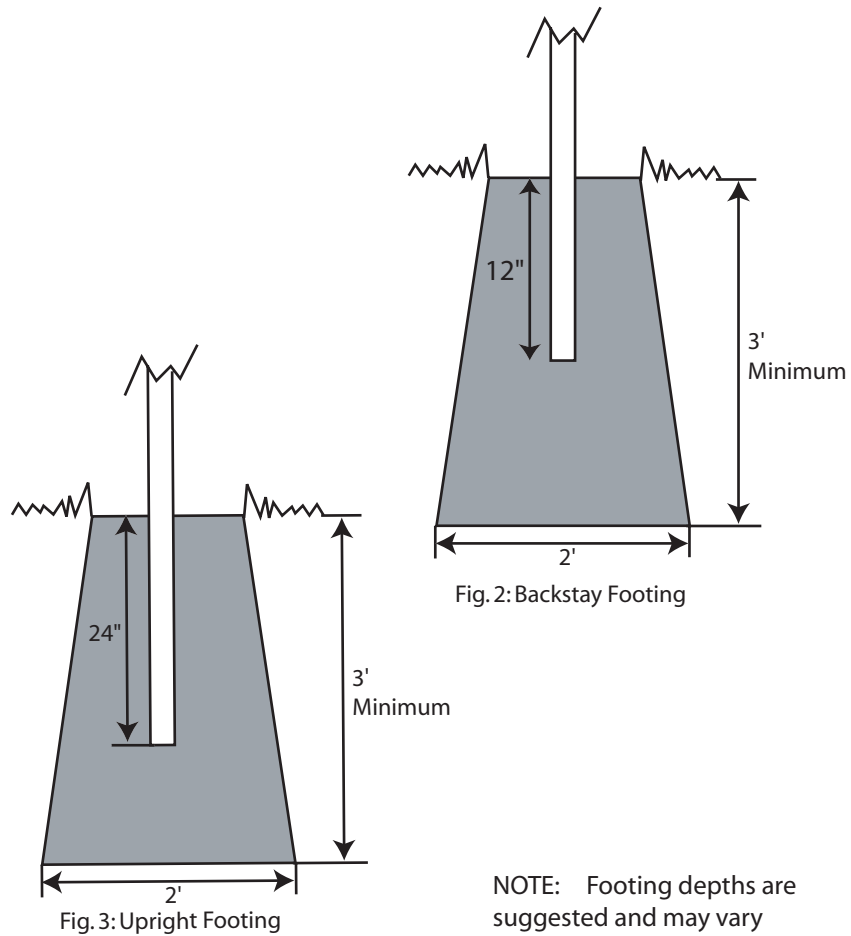

Permanent Soccer Goal Model MSG-4S

Parts:

- ① 4 Qty- Leg Assembly 4" x 4" x 8'6"
- ② 2 Qty- Crossbar 4" x 4" x 12'8"
- ③ 4 Qty- Backstay
- ④ 4 Qty- PVC Ground Sleeves
(2" i.d. x 24")
- ⑤ 4 Qty- GS-24 Square Ground Sleeves
(4 1/2" x 24")

Parts Carton:

- 4 Qty - End Plugs
- 2 Qty - Net Hooks (26/package)
- ⑥ 4 Qty - Collars (2 3/8" o.d. x 2" i.d.)
- 4 Qty - Bolt Bag

NOTE: Footing depths are suggested and may vary according to soil conditions.