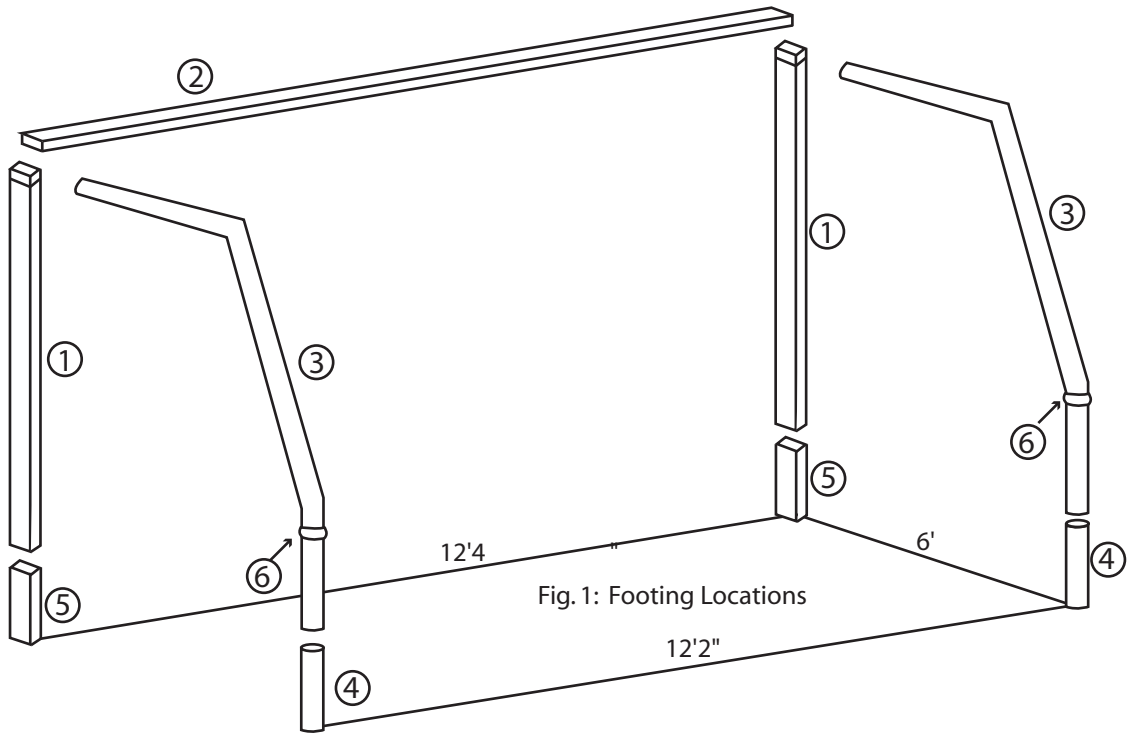

# Semi-Permanent Soccer Goal Model MSG-4S

## Parts:

- ① 4 Qty- Leg Assembly 4" x 4" x 8'6"
- ② 2 Qty- Crossbar 4" x 4" x 12'8"
- ③ 4 Qty- Backstay
- ④ 4 Qty- PVC Ground Sleeves  
(2" i.d. x 24")
- ⑤ 4 Qty- GS-24 Square Ground Sleeves  
(4 1/2" x 24")

## Parts Carton:

- 4 Qty - End Plugs
- 2 Qty - Net Hooks (26/package)
- ⑥ 4 Qty - Collars (2 3/8" o.d. x 2" i.d.)
- 4 Qty - Bolt Bag

NOTE: Footing depths are suggested and may vary according to soil conditions.