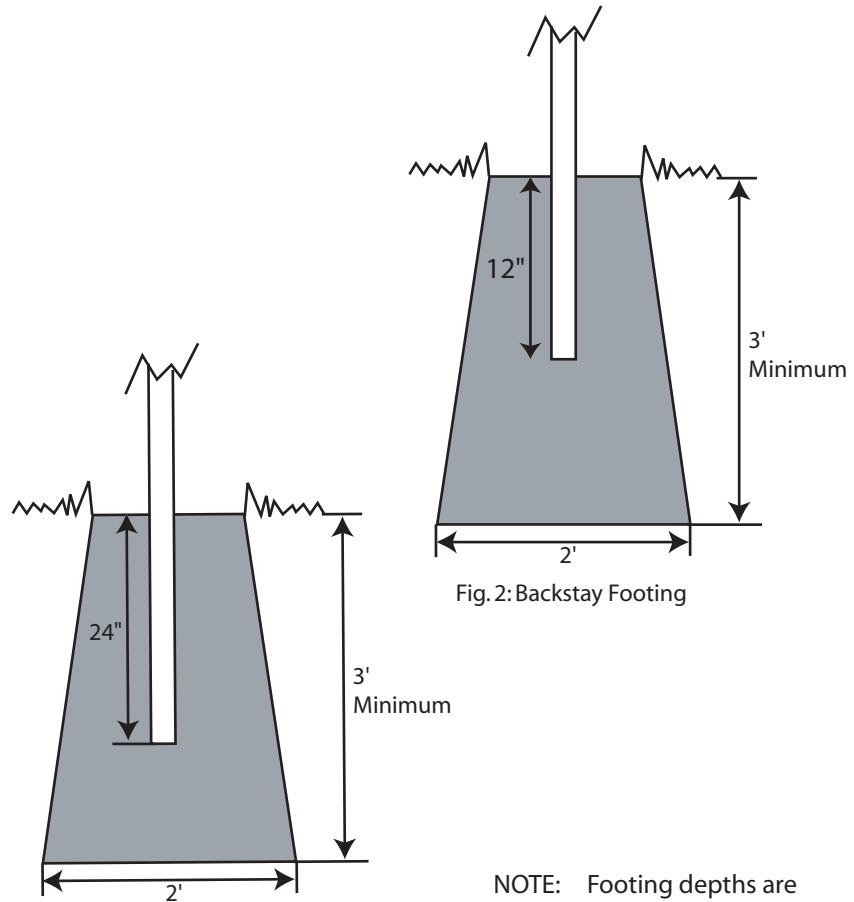

NOTE: Footing depths are suggested and may vary according to soil conditions.