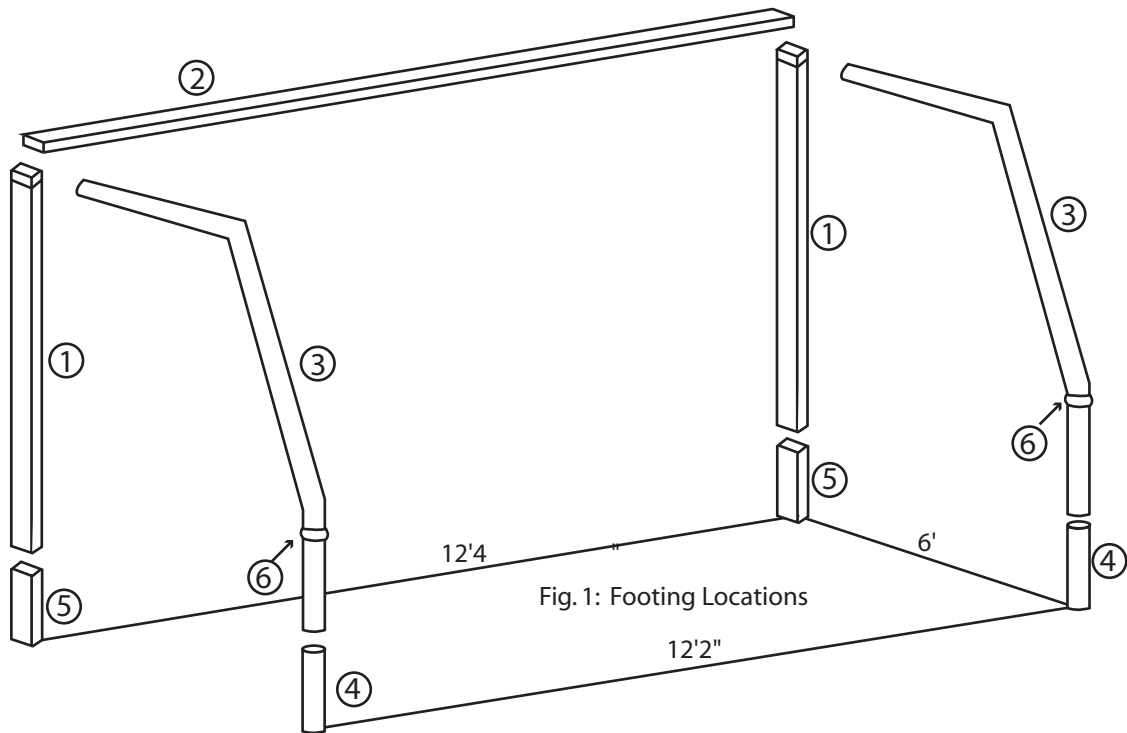

Permanent Soccer Goal Model MSG-4S

Parts:

- ① 4 Qty- Leg Assembly 4" x 4" x 8'6"
- ② 2 Qty- Crossbar 4" x 4" x 12'8"
- ③ 4 Qty- Backstay
- ④ 4 Qty- PVC Ground Sleeves
(2" i.d. x 24")
- ⑤ 4 Qty- GS-24 Square Ground Sleeves
(4 1/2" x 24")

Parts Carton:

- 4 Qty - End Plugs
- 2 Qty - Net Hooks (26/package)
- ⑥ 4 Qty - Collars (2 3/8" o.d. x 2" i.d.)
- 4 Qty - Bolt Bag

NOTE: Footing depths are suggested and may vary according to soil conditions.