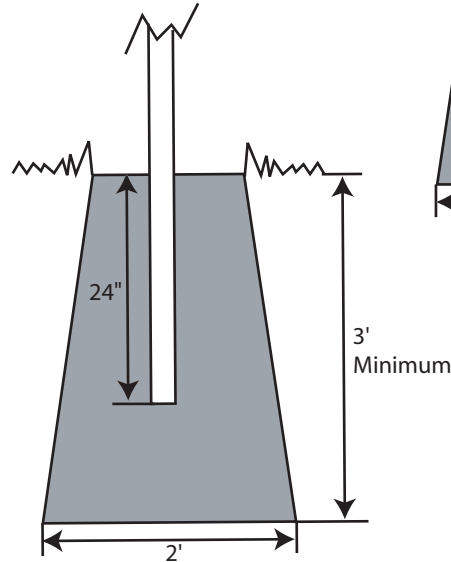

NOTE: Footing depths are suggested and may vary according to soil conditions.