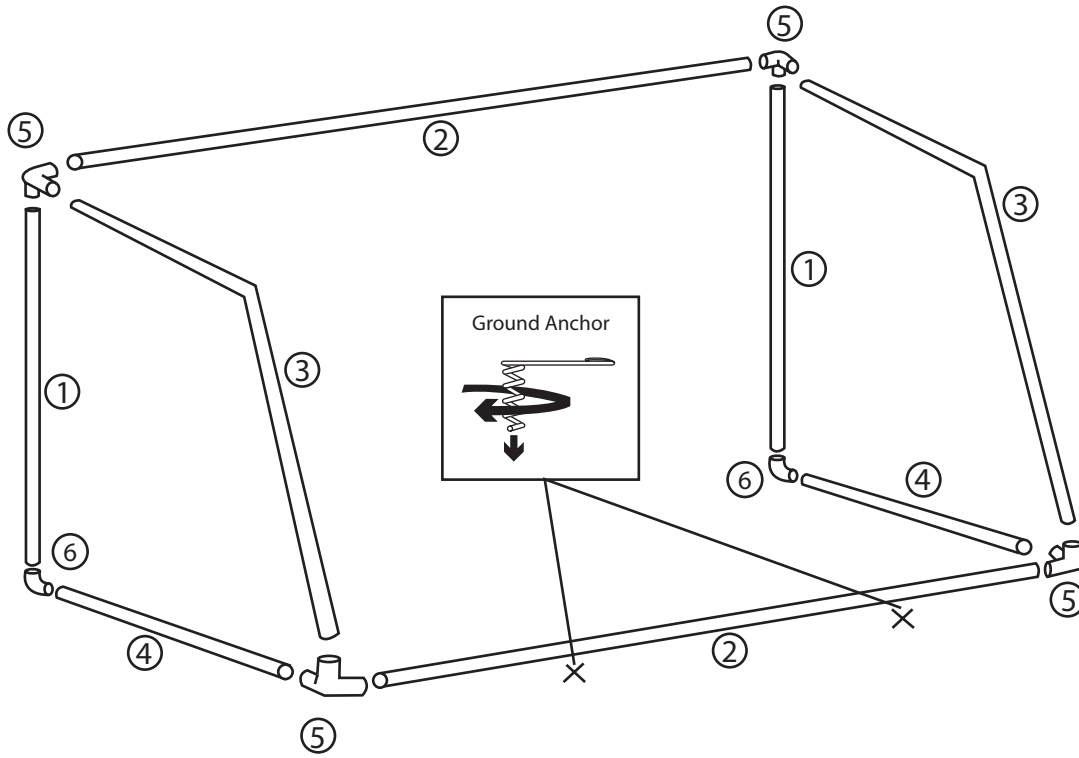

Portable Practice Soccer Goal Model PSG-2J

Parts List:

- ①. 4 Qty - 1.9" o.d. x 6'10" 13ga
- ②. 4 Qty - Crossbar 1.9" o.d. x 19' 13 ga
- ③. 4 Qty - Backstay 6" stub
- ④. 4 Qty - Side Bar 1.9" o.d. x 9'10"

Parts Carton:

- ⑤. 8 Qty - Fitting 3 way 20-8
- ⑥. 4 Qty - Elbow Fittings 15-8
- 1 Qty - Allen Wrench
- 4 Qty - Ground Anchors