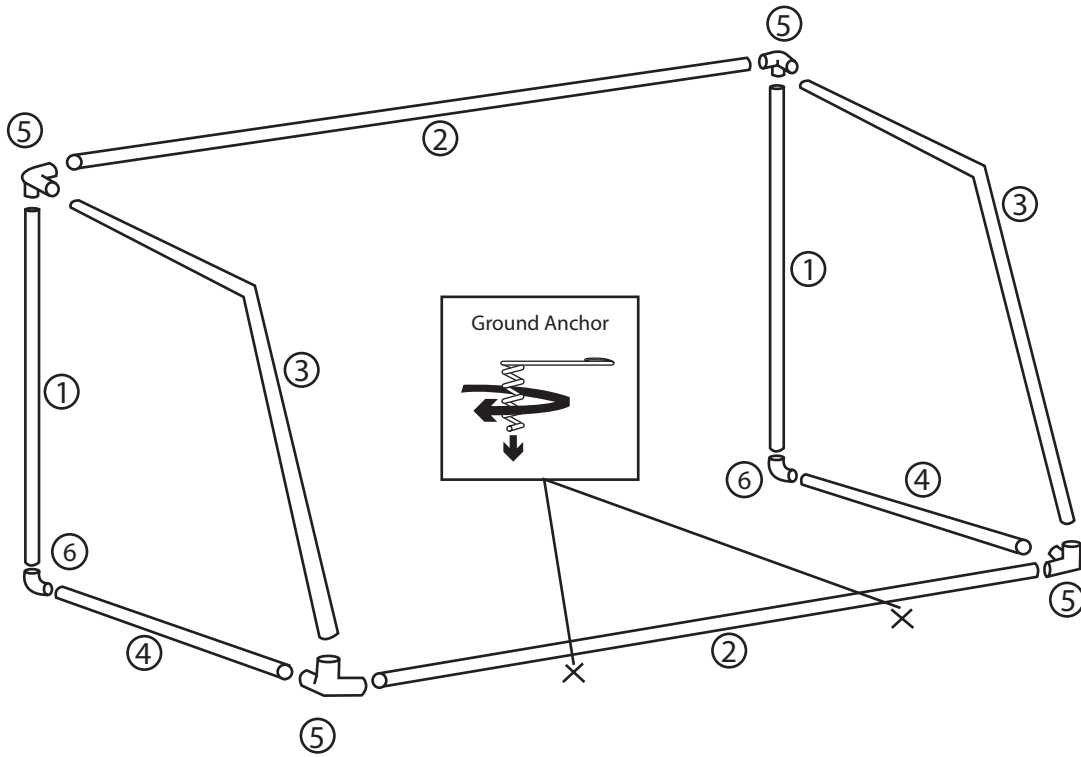

Portable Practice Soccer Goal Model PSG-2R

Parts List:

- ① 4 Qty - 1.9" o.d. x 7'10" 13ga
- ② 4 Qty - Crossbar 1.9" o.d. x 24' 13 ga
- ③ 4 Qty - Backstay 6" stub
- ④ 4 Qty - Side Bar 1.9" o.d. x 9'10"

Parts Carton:

- ⑤ 8 Qty - Fitting 3 way 20-8
- ⑥ 4 Qty - Elbow Fittings 15-8
- 1 Qty - Allen Wrench
- 4 Qty - Ground Anchors