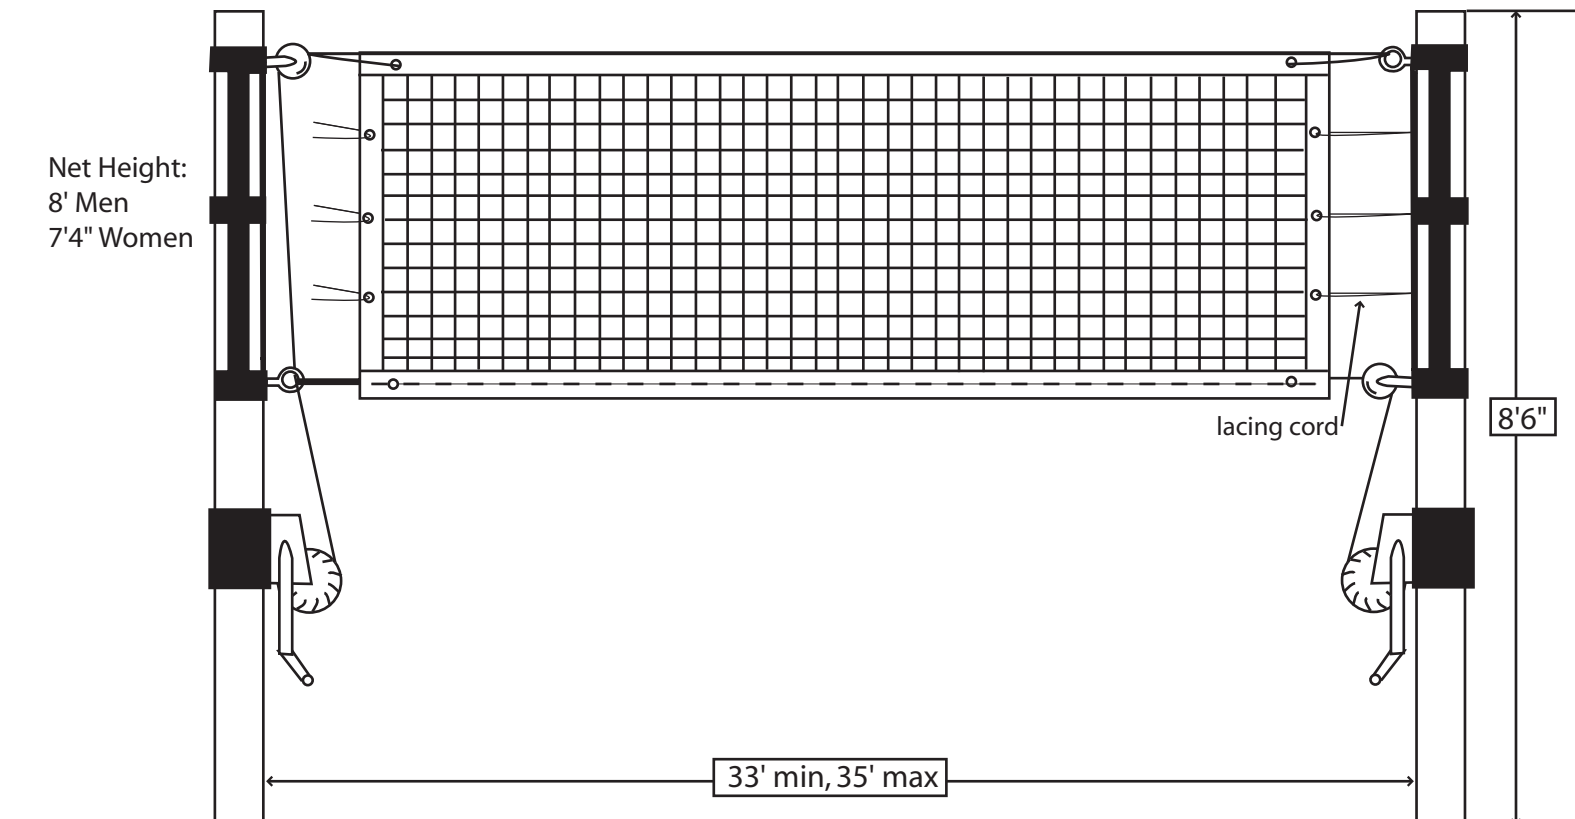

# VBS -3.5 SQ OUTDOOR POWER VOLLEYBALL SYSTEM

Net Height:  
8' Men  
7'4" Women

- Parts List:
- 1 Adjustable Collar Pulley Top
  - 1 Adjustable Collar Pulley Bottom
  - 2 Reels w/ Collar
  - 2 3.5" Square Poles 12'
  - 1 VB-1200 Volleyball Net
  - 2 Pole Caps

## SAND VOLLEYBALL VBS-3.5SQ GROUND SLEEVE INSTALLATION