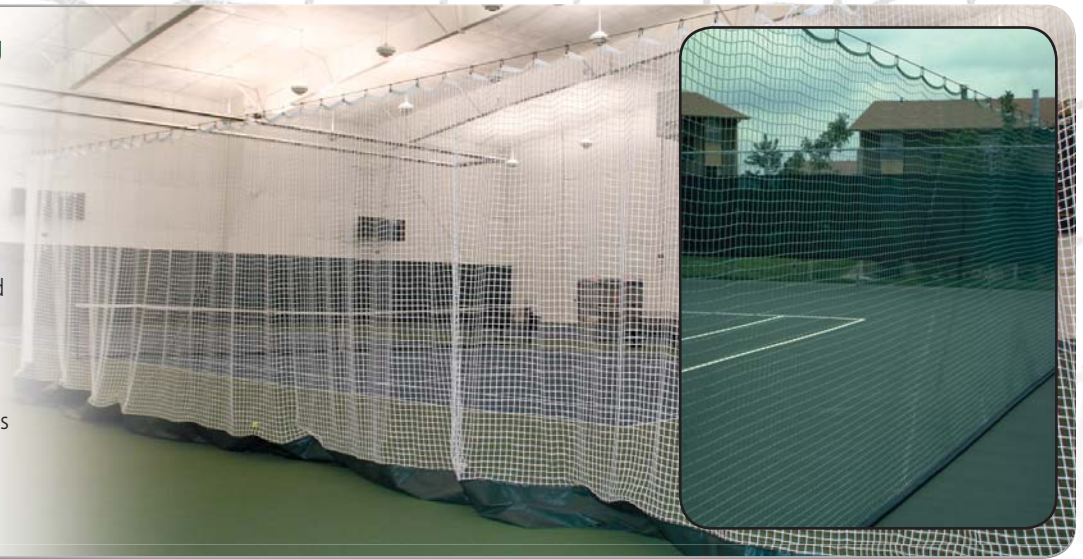

CUSTOM TENNIS PRODUCTS

Indoor and Outdoor Divider Netting

- Divider Netting is necessary for uninterrupted play
- Black and green styles for indoor and outdoor use are weather treated to withstand moisture and sunlight
- Natural white netting is for indoor use only
- Vinyl kickplates are available for indoor applications
- Tape borders are double sewn 1-1/2" reinforced vinyl-coated polyester
- Heavy-duty brass grommets spaced 18" along top (standard) Additional grommets may be specified
- Standard heights are 10' or 12' -custom heights are available.
- Custom lengths are to your specifications
- Netting is durable Knotless Pylon 1-3/4" square mesh with 125# break strength

Indoor Protective Padding

- Cushion walls, columns, corners, l-beams and posts
- Durable reinforced vinyl covers are flame resistant
- Attachment methods include grommets, velcro or z-clip methods
- Optional plywood backing available
- 2" and 3" thickness high impact foam
- Enhance your protective padding with letters or logos
- Standard colors: dark green, black, royal blue, navy blue and red -other colors are available upon request