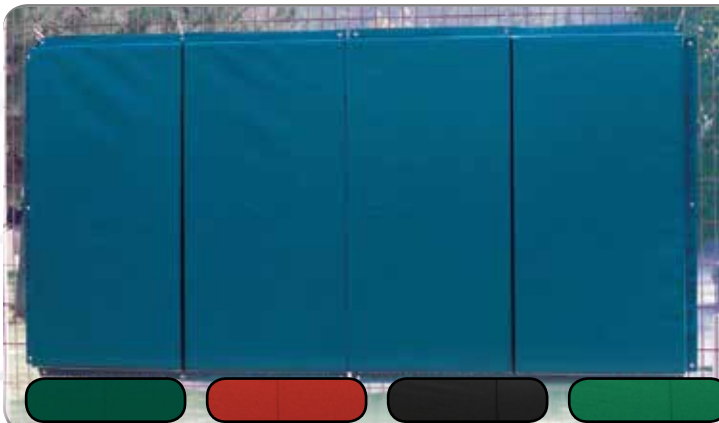

Contact us for additional information and pricing.

Custom printing is available!

Safe Foam Padding (Item # 36402)

- Ideal for fence tops, pipes and rails
- 8' sections, pre-slit for easy installation
- Fits completely over any round pipe that is 2-1/8" in diameter or across chain link fence tops
- Outside diameter is 3-5/8" with a 3/4" wall thickness and 2-1/8" inside diameter
- Foam has a colored tough-skin coating
- 5 Year warranty
- Minimum order of 6 sections
- Available in Yellow (Y), Blue (BL), Red (R) or Green (G). Please specify color choice when ordering

19" Colored Tie-Raps

(Item # 36403)

One pack of 50 tie wraps secures up to twelve 8' pieces of foam. Colors include Yellow, Red, Blue, and Green.

Douglas® Guard Rail Pads (Item # 29217)

Our guard rail pads are manufactured using 1" thick high-density foam cores. Foam is 1" prime polyurethane 100+ ILD. 16 oz vinyl is UV and weather resistant and is available in a variety of colors (See above samples).

4' H x 12' L (Item # 36994D)

- Pads are made to fold down to 2" wide panels for easy storage and shipping.
- Constructed of 2" polyfoam encased in 18 oz vinyl
- Grommets are spaced evenly along top, bottom and sides for anchoring
- Available colors include black, dark green, gray, kelly green, navy, red, royal blue and yellow