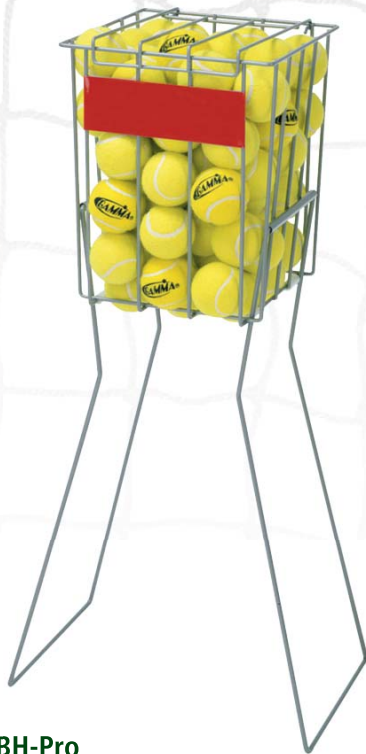

TEACHING AND PRACTICE AIDS

BH Hi-Rise

(Item # 34752)

- High Rise ball retriever has handles which flip over to put basket at finger tip level for no-effort ball dispensing
- Holds 75 tennis balls
- Attached lid snaps over to prevent spilling
- Simple design with no springs, hinges or traps
- Vinyl coated to prevent damage to court surfaces

BH-Pro

(Item # 34750)

- The Pro holds 85 balls
- Heavy-duty double wire basket with contoured bottom
- Unique design resists breakage at weld points
- Interlocking system keeps handles tight
- Durable pvc coating won't mark court surfaces

Brute

(Item # 34751)

- Designed to fit through gates and doorways yet still holds 325 balls
- Heavy-duty coated wire basket
- Attached lid snaps over to prevent spilling
- Chrome plated legs and braces
- Simple design with no springs, hinges or traps
- Ball bearing casters to withstand everyday use
- Convenient tray under basket

Pro Ball Cart

With Rack (Item # 34780)

Without Rack (Item # 34781)

- Constructed of the highest grade ultra-violet rated polyvinylchloride
- 36" tall, holds 300 tennis balls
- Wheels with swivel casters for use on any hard surface
- Virtually indestructible
- Completely weather resistant; will not "yellow" from sun exposure
- Available with or without bottom rack