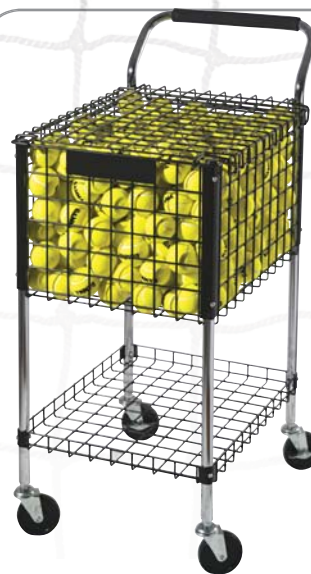

TEACHING AND PRACTICE AIDS

BH Hi-Rise

(Item # 34752)

- High Rise ball retriever has handles which flip over to put basket at finger tip level for no-effort ball dispensing
- Holds 75 tennis balls
- Attached lid snaps over to prevent spilling
- Simple design with no springs, hinges or traps
- Vinyl coated to prevent damage to court surfaces

BH-Pro

(Item # 34750)

- The Pro holds 85 balls
- Heavy-duty double wire basket with contoured bottom
- Unique design resists breakage at weld points
- Interlocking system keeps handles tight
- Durable pvc coating won't mark court surfaces

Brute

(Item # 34751)

- Designed to fit through gates and doorways yet still holds 325 balls
- Heavy-duty coated wire basket
- Attached lid snaps over to prevent spilling
- Chrome plated legs and braces
- Simple design with no springs, hinges or traps
- Ball bearing casters to withstand everyday use
- Convenient tray under basket

Pro Ball Cart

With Rack (Item # 34780)

Without Rack (Item # 34781)

- Constructed of the highest grade ultra-violet rated polyvinylchloride
- 36" tall, holds 300 tennis balls
- Wheels with swivel casters for use on any hard surface
- Virtually indestructible
- Completely weather resistant; will not "yellow" from sun exposure
- Available with or without bottom rack