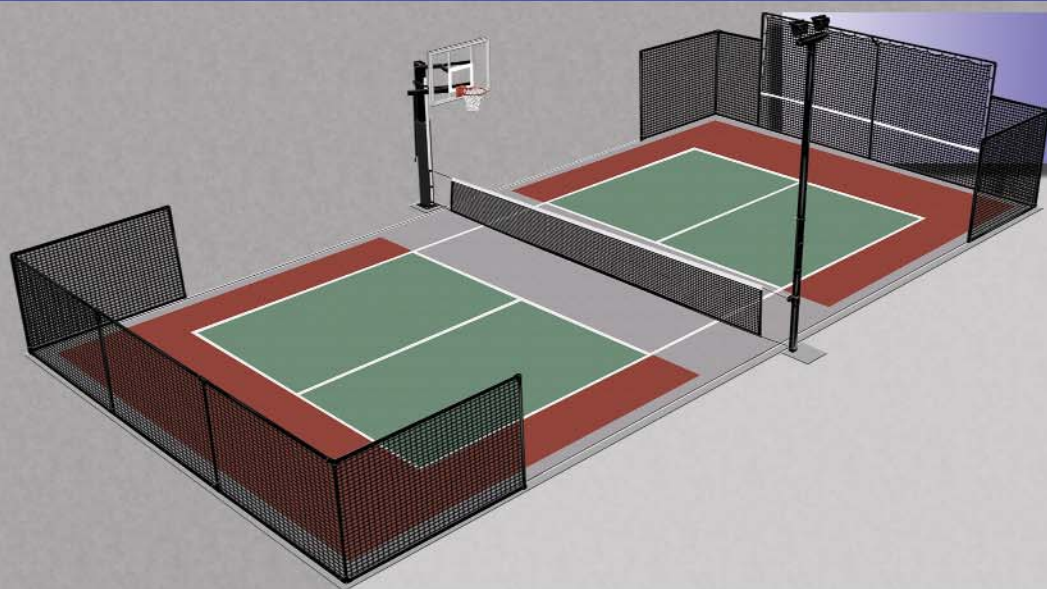

REBOUNDER

10' high x 20' wide frame constructed of 1.9" o.d. steel. Complete unit includes fittings, adjustable straps, bungee cords, vinyl ball retainer and heavy duty #420 1 3/4" weather treated net and PVC ground sleeves.

ADJUSTABLE NET SYSTEM

Poles are 3 1/2" square tubing with 3/16" wall thickness. The multipurpose net system includes two adjustable net collars that enable easy height adjustments. The unit offers the versatility to adjust from ground level to 8'. The net is also easy to remove for open court play. All hardware and brackets are included. A lightweight 4' sq aluminum net system is also available.

STANDARD COURT LAYOUTS OR CUSTOMIZE YOUR OWN COURT!

LAYOUT 1 COMBINATION BASKETBALL

A single basketball system is located on one side with a rebounder at one end.

- ▶ Fence/Rebounder System
- ▶ Competitor Basketball Net System
- ▶ Light System
- ▶ Surfacing

LAYOUT 2 SINGLE BASKETBALL

A single basketball system, located on one end a rebounder on the other. This design eliminates the need to remove the net for basketball play.

- ▶ Fence/Rebounder System
- ▶ Competitor Basketball Net System
- ▶ Adjustable Net System
- ▶ Light System
- ▶ Surfacing