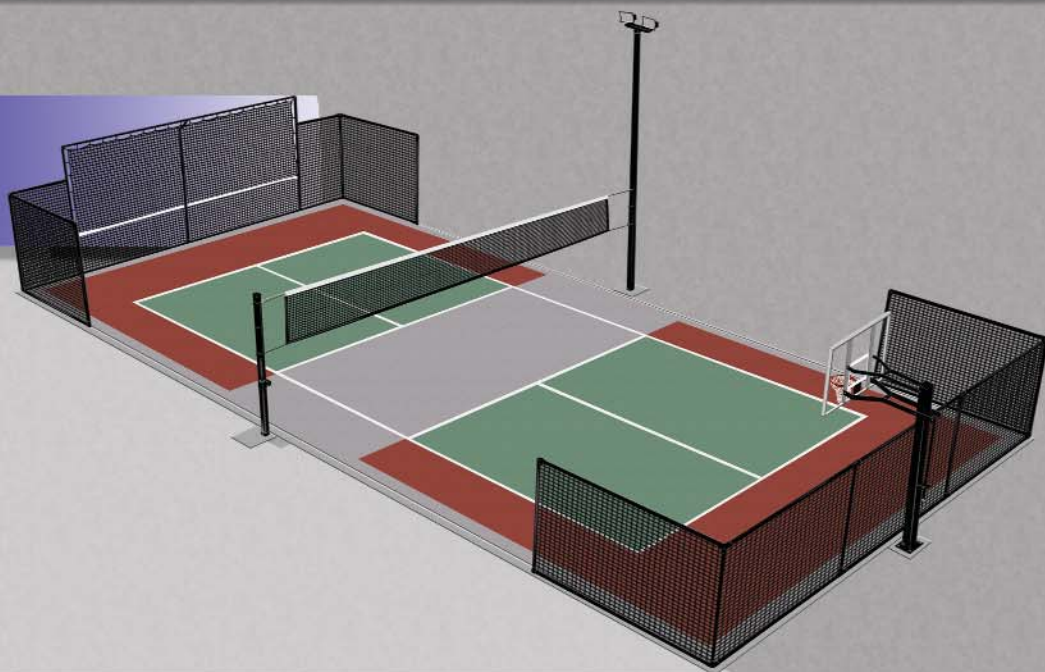

REBOUNDER

10' high x 20' wide frame constructed of 1.9" o.d. steel. Complete unit includes fittings, adjustable straps, bungee cords, vinyl ball retainer and heavy duty #420 1 3/4" weather treated net and PVC ground sleeves.

STANDARD COURT LAYOUTS OR CUSTOMIZE YOUR OWN COURT!

LAYOUT 1 COMBINATION BASKETBALL

A single basketball system is located on one side with a rebounder at one end.

- ▶ Fence/Rebounder System
- ▶ Competitor Basketball Net System
- ▶ Light System
- ▶ Surfacing

LAYOUT 2 SINGLE BASKETBALL

A single basketball system, located on one end a rebounder on the other. This design eliminates the need to remove the net for basketball play.

- ▶ Fence/Rebounder System
- ▶ Competitor Basketball Net System
- ▶ Adjustable Net System
- ▶ Light System
- ▶ Surfacing

LAYOUT 3 DUAL BASKETBALL

Two basketball systems one on each end of the court. An optional rebounder on one side of the court is available.

- ▶ Fence System
- ▶ 2 Competitor Basketball Systems
- ▶ Adjustable Net System
- ▶ Light System
- ▶ Surfacing