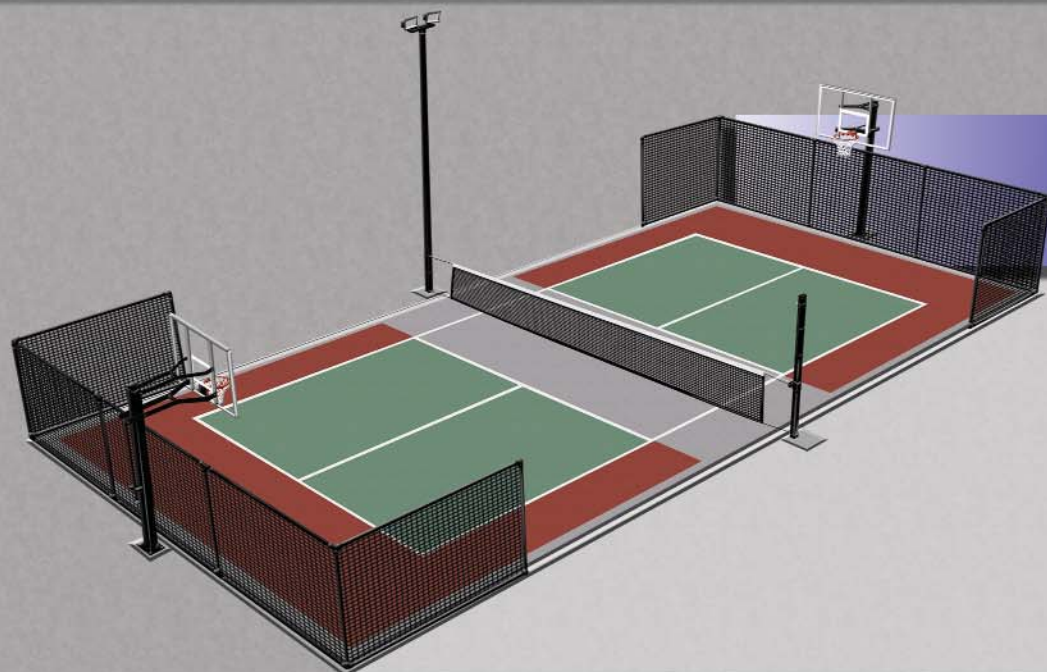

REBOUNDER

10' high x 20' wide frame constructed of 1.9" o.d. steel. Complete unit includes fittings, adjustable straps, bungee cords, vinyl ball retainer and heavy duty #420 1 3/4" weather treated net and PVC ground sleeves.

STANDARD COURT LAYOUTS OR CUSTOMIZE YOUR OWN COURT!

LAYOUT 1 COMBINATION BASKETBALL

A single basketball system is located on one side with a rebounder at one end.

- ▶ Fence/Rebounder System
- ▶ Competitor Basketball Net System
- ▶ Light System
- ▶ Surfacing

LAYOUT 2 SINGLE BASKETBALL

A single basketball system, located on one end a rebounder on the other. This design eliminates the need to remove the net for basketball play.

- ▶ Fence/Rebounder System
- ▶ Competitor Basketball Net System
- ▶ Adjustable Net System
- ▶ Light System
- ▶ Surfacing

LAYOUT 3 DUAL BASKETBALL

Two basketball systems one on each end of the court. An optional rebounder on one side of the court is available.

- ▶ Fence System
- ▶ 2 Competitor Basketball Systems
- ▶ Adjustable Net System
- ▶ Light System
- ▶ Surfacing