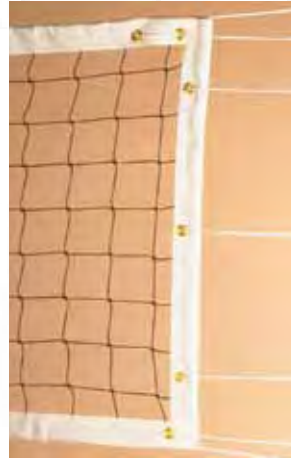

Volleyball Nets

Competition Style

- Meets USVBA standards
- 3.0 mm black 4" sq netting
- Vinyl coated steel 41" top cable has 3600 lb break strength and double pressed loop ends
- 20 -oz. white vinyl 2-1/2" perimeter bands
- Reinforced vinyl side pockets with fiberglass dowels for bracing

VB-1500 (Item # 25015)

- Measures 32' x 39"
- 38' steel cable in bottom band with 2400-lb. break strength

VB-1500RB (Item # 25016)

- Measures 32' x 39"
- Rope in bottom band

VB-1200 (Item # 25014)

- Measures 32' x 36"
- 38' Steel cable in bottom band with 2400-lb. break strength

VB-1200RB (Item # 25013)

- Measures 32' x 36"
- Rope in bottom band

Recreation Style

- 4" square black netting
- Black reinforced vinyl side and bottom tapes
- Strong top band
- Corner grommets and lacing cord included

VB-1000 (Item #35530)

- 2.6 mm braided netting
- Measures 32' x 3'
- 2400 lb break strength vinyl coated steel cable in top band

VB-1000R (Item # 35535)

- 2.6 mm braided netting
- Measures 32' x 3'
- 6 mm rope cable in top band