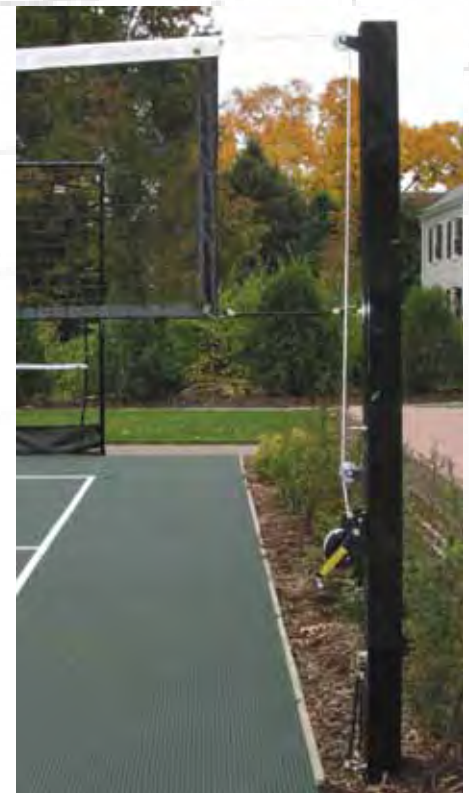

Aluminum Volleyball System Black System (Item # 65350)

GS-24SQ (Item # 65280)
24" Aluminum Ground Sleeve

GS-36SQ (Item # 65270) 36" Aluminum Ground Sleeve with collars for sand volleyball installation

- 10'6" poles are 4" square extruded structural aluminum
- Excellent bend resistance and 100% rust proof
- Baked-on polyester powder coat finish provides maximum protection
- Includes net tensioning reels with removable handle
- Poles feature a continuous structured channel, so there are no external pressure points to damage the post's finish
- Complete system is only 100 lbs., approximately 1/3 the weight of steel systems
- Aluminum ground sleeves are sold separately
- The VB1200 net is included

Tetherball In Ground - Permanent (Item # 36909)

- 2-3/8" OD galvanized steel
- Permanent top eye
- 12' height allows for sinking 2' into ground
- Includes ball with nylon cord

Standard - Portable (SHOWN) (Item # 36910)

- 2-3/8" OD galvanized steel
- Rubber covered base has a 40" diameter
- 10' unit can be rolled from play to storage
- Includes ball with nylon cord