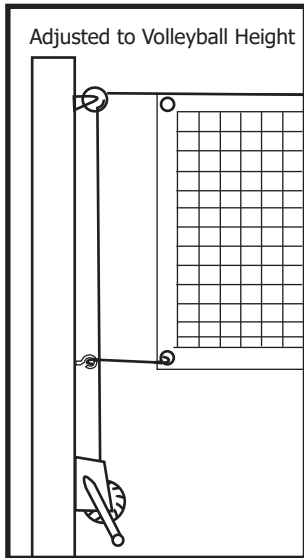

# 4" Square Adjustable Aluminum Net System

Item # 68127S

## PARTS LIST

Reference	Qty	Description
A	(2)	4" Square Poles - 10'6" Long
B	(1)	Reel Assembly
C	(1)	Pulley
D	(6)	Open Eye Hooks
	(2)	Pole Caps
		Unicourt Net - Sold Separately
	(4)	Bungee Cords (Included w/ Net)

## TOOLS NEEDED

- Level
- Shovel
- Concrete
- 9/16" Wrench
- 1/4" Allen Wrench (Included)

Slide all attachment hardware into the channel and secure at desired height.

### Net Installation:

Attach loop at one end of net cable to eyebolt. On other side, attach loop to hook on the reel, and begin cranking until net is taught between posts. Use bungee cords to secure sides of the net.