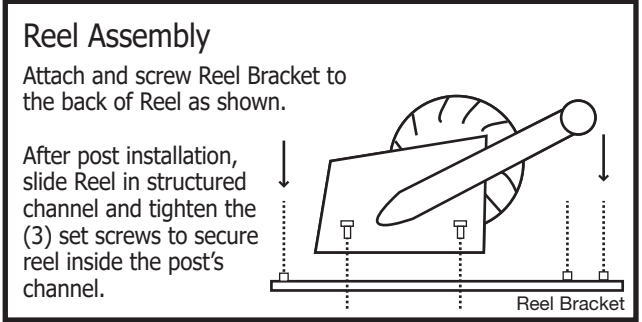

# 4" Square Adjustable Aluminum Net System

Item # 68127S

## PARTS LIST

Reference	Qty	Description
A	(2)	4" Square Poles - 10'6" Long
B	(1)	Reel Assembly
C	(1)	Pulley
D	(6)	Open Eye Hooks
	(2)	Pole Caps
		Unicourt Net - Sold Separately
	(4)	Bungee Cords (Included w/ Net)

## TOOLS NEEDED

- Level
- Shovel
- Concrete
- 9/16" Wrench
- 1/4" Allen Wrench (Included)

Slide all attachment hardware into the channel and secure at desired height.

### Net Installation:

Attach loop at one end of net cable to eyebolt. On other side, attach loop to hook on the reel, and begin cranking until net is taught between posts. Use bungee cords to secure sides of the net.