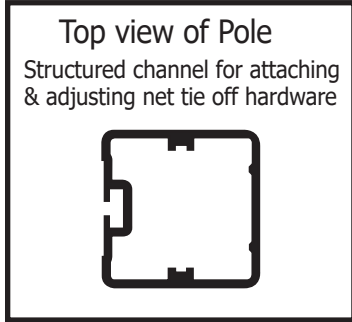

# 4" Square Adjustable Aluminum Net System

Item # 68127S

## PARTS LIST

Reference	Qty	Description
A	(2)	4" Square Poles - 10'6" Long
B	(1)	Reel Assembly
C	(1)	Pulley
D	(6)	Open Eye Hooks
	(2)	Pole Caps
		Unicourt Net - Sold Separately
	(4)	Bungee Cords (Included w/ Net)

## TOOLS NEEDED

- Level
- Shovel
- Concrete
- 9/16" Wrench
- 1/4" Allen Wrench (Included)

Slide all attachment hardware into the channel and secure at desired height.

### Net Installation:

Attach loop at one end of net cable to eyebolt. On other side, attach loop to hook on the reel, and begin cranking until net is taught between posts. Use bungee cords to secure sides of the net.