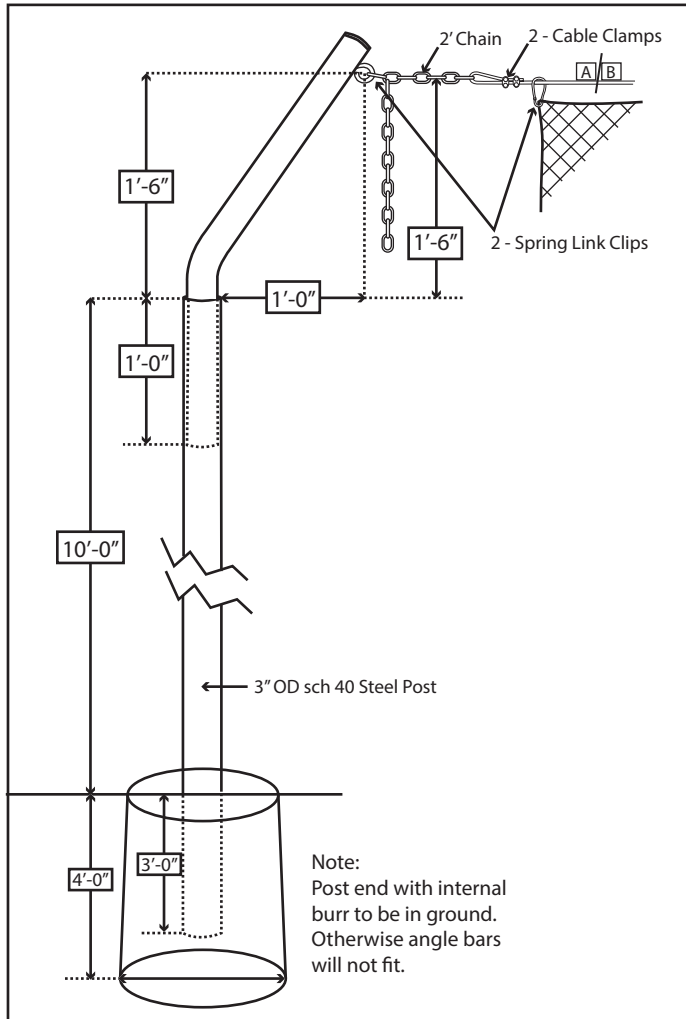

Douglas® Batting Tunnel Frame Kit - 55' Softball

Item # 66221

For use with 3" OD steel poles

NOTE: Drawings are not to scale

PART LIST

Qty	Reference	Description
8		Top Angle Bars
3	A	Long Cables
4	B	Short Cables
28		Cable Clamps
8		2' Chains
60		Spring Link Clips