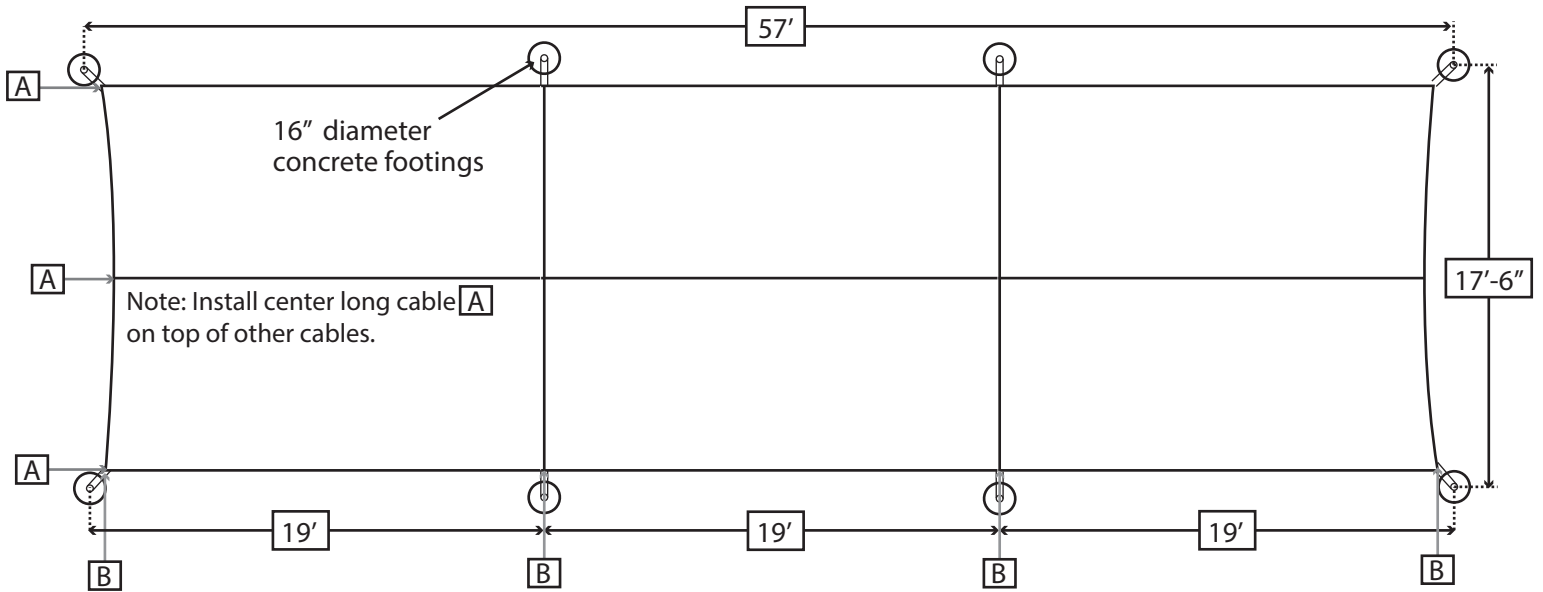

Douglas® Batting Tunnel Frame Kit - 55' Softball

Item # 66221

For use with 3" OD steel poles

NOTE: Drawings are not to scale

PART LIST

Qty	Reference	Description
8		Top Angle Bars
3	A	Long Cables
4	B	Short Cables
28		Cable Clamps
8		2' Chains
60		Spring Link Clips