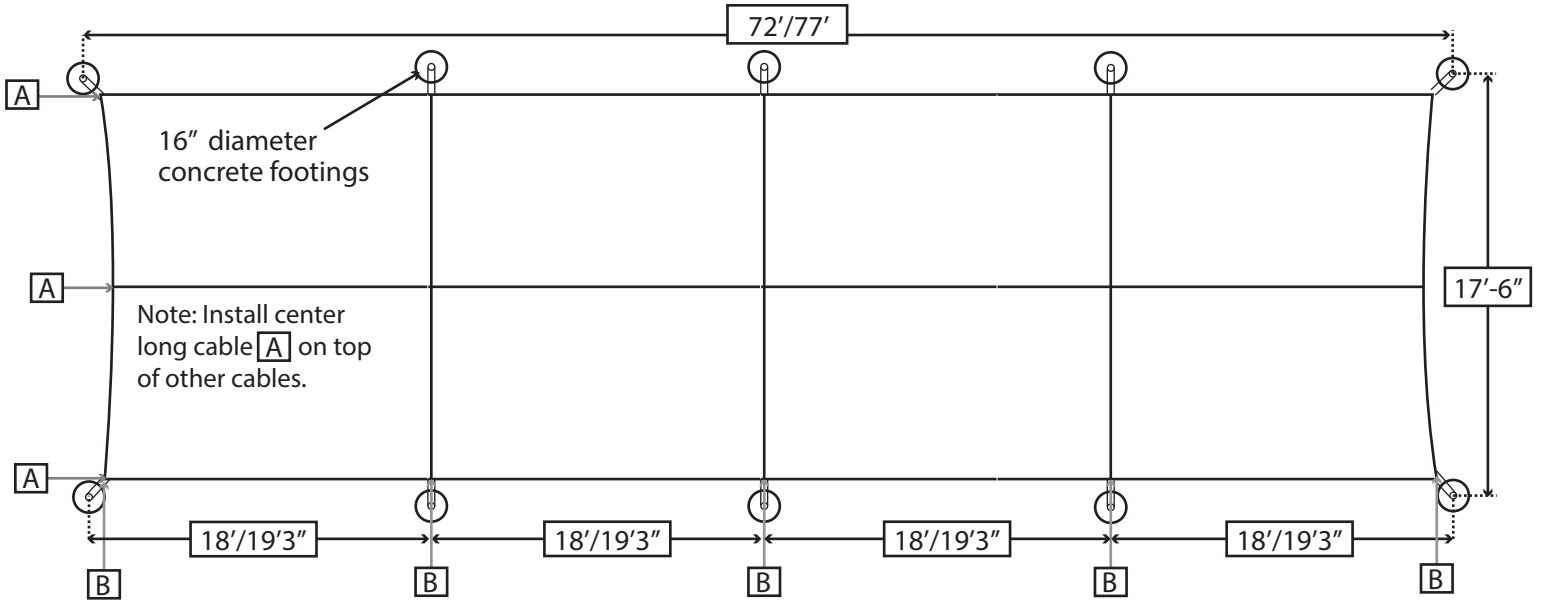

Douglas® Batting Tunnel Frame Kit - 70'/75' Baseball

Item # 66220

For use with 3" OD steel poles

NOTE: Drawings are not to scale

PART LIST

Qty	Reference	Description
10		Top Angle Bars
3	A	Long Cables
5	B	Short Cables
32		Cable Clamps
10		2' Chains
80		Spring Link Clips