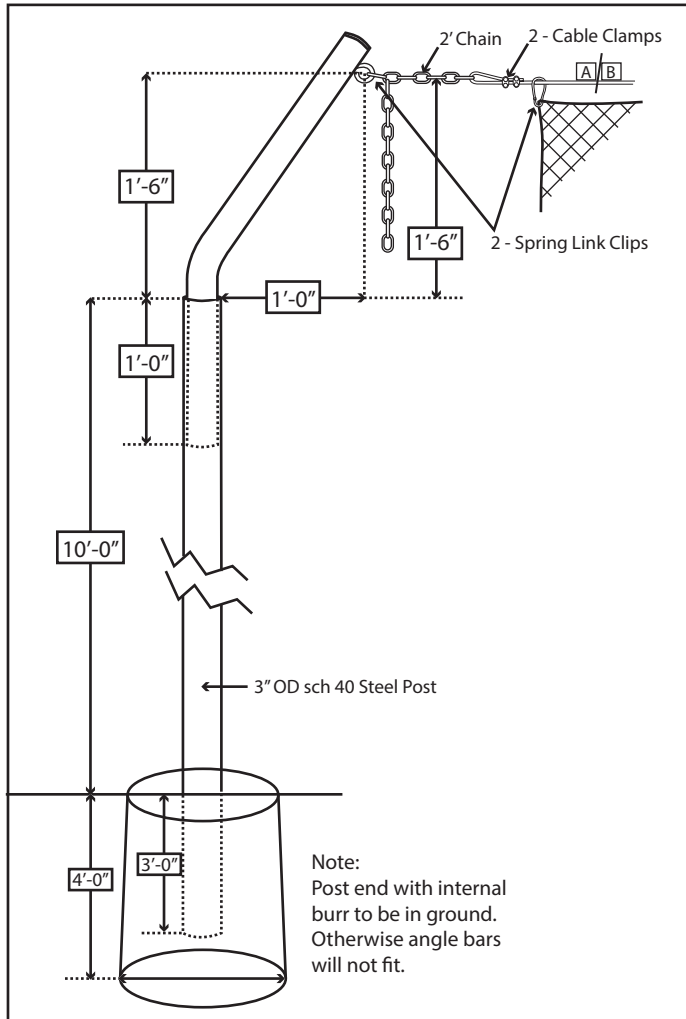

Douglas® Batting Tunnel Frame Kit - 70'/75' Baseball

Item # 66220

For use with 3" OD steel poles

NOTE: Drawings are not to scale

PART LIST

Qty	Reference	Description
10		Top Angle Bars
3	A	Long Cables
5	B	Short Cables
32		Cable Clamps
10		2' Chains
80		Spring Link Clips